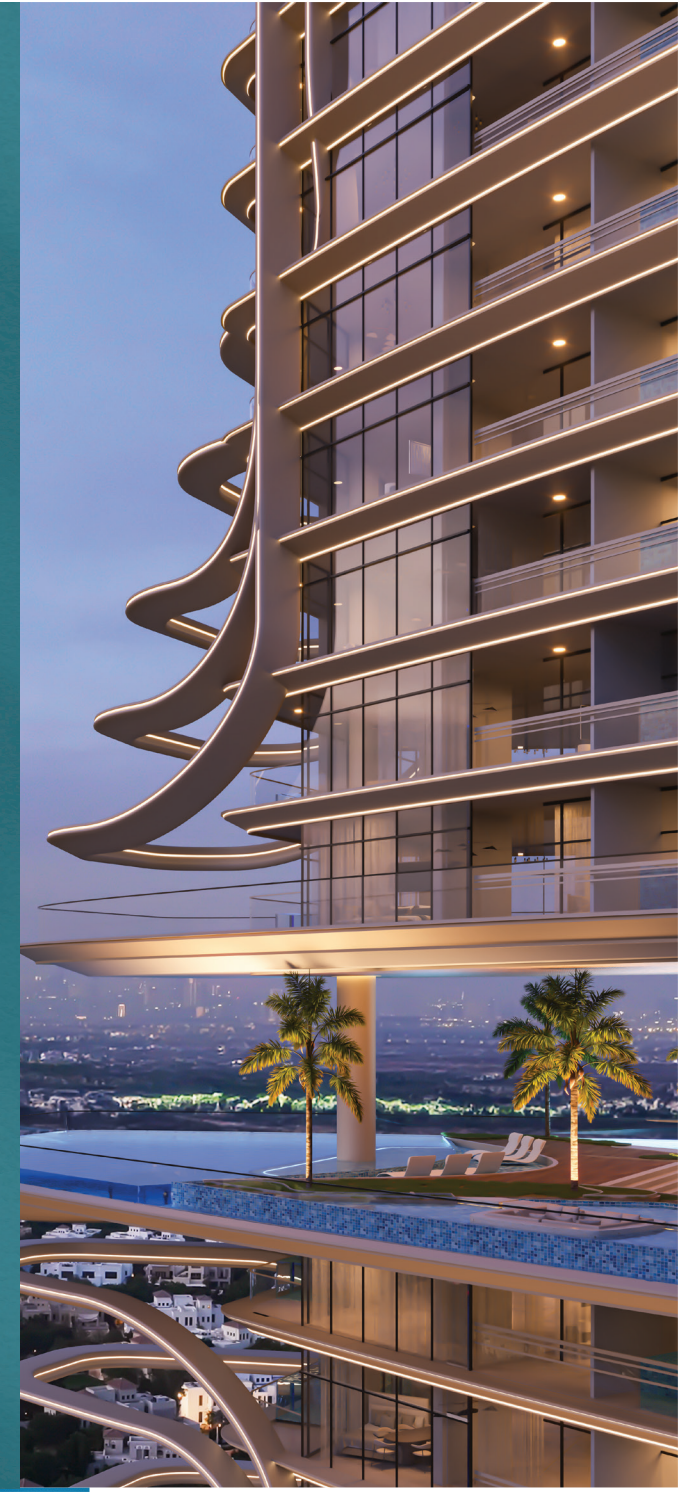

SAMANA  
BARARI  
HEIGHTS

AN ADDRESS ABOVE THE REST

[www.samanadevelopers.com](http://www.samanadevelopers.com)

# SAMANA BARARI HEIGHTS

Here's your invitation to rise above the ordinary and experience a world defined by elegance, comfort, and timeless sophistication. Here, elevated above the pulse of the city, time seems to slow down.

SAMANA Barari Heights stands as a sanctuary where every detail is thoughtfully crafted, and every moment feels like home. Step into spaces crafted not only to impress, but to nurture lasting memories that will be treasured for generations to come.

SAMANA Barari Heights isn't just an address, *it's a statement.*

EXPERIENCE  
ELEVATED  
LIVING

TRANQUILITY  
AMIDST THE  
URBAN CHAOS

RESORT-STYLE POOL LOUNGE DECK

SAMANA Barari Heights redefines modern architecture with a striking 360-degree design that captures sweeping views of Dubai's skyline and the lush Al Barari community.