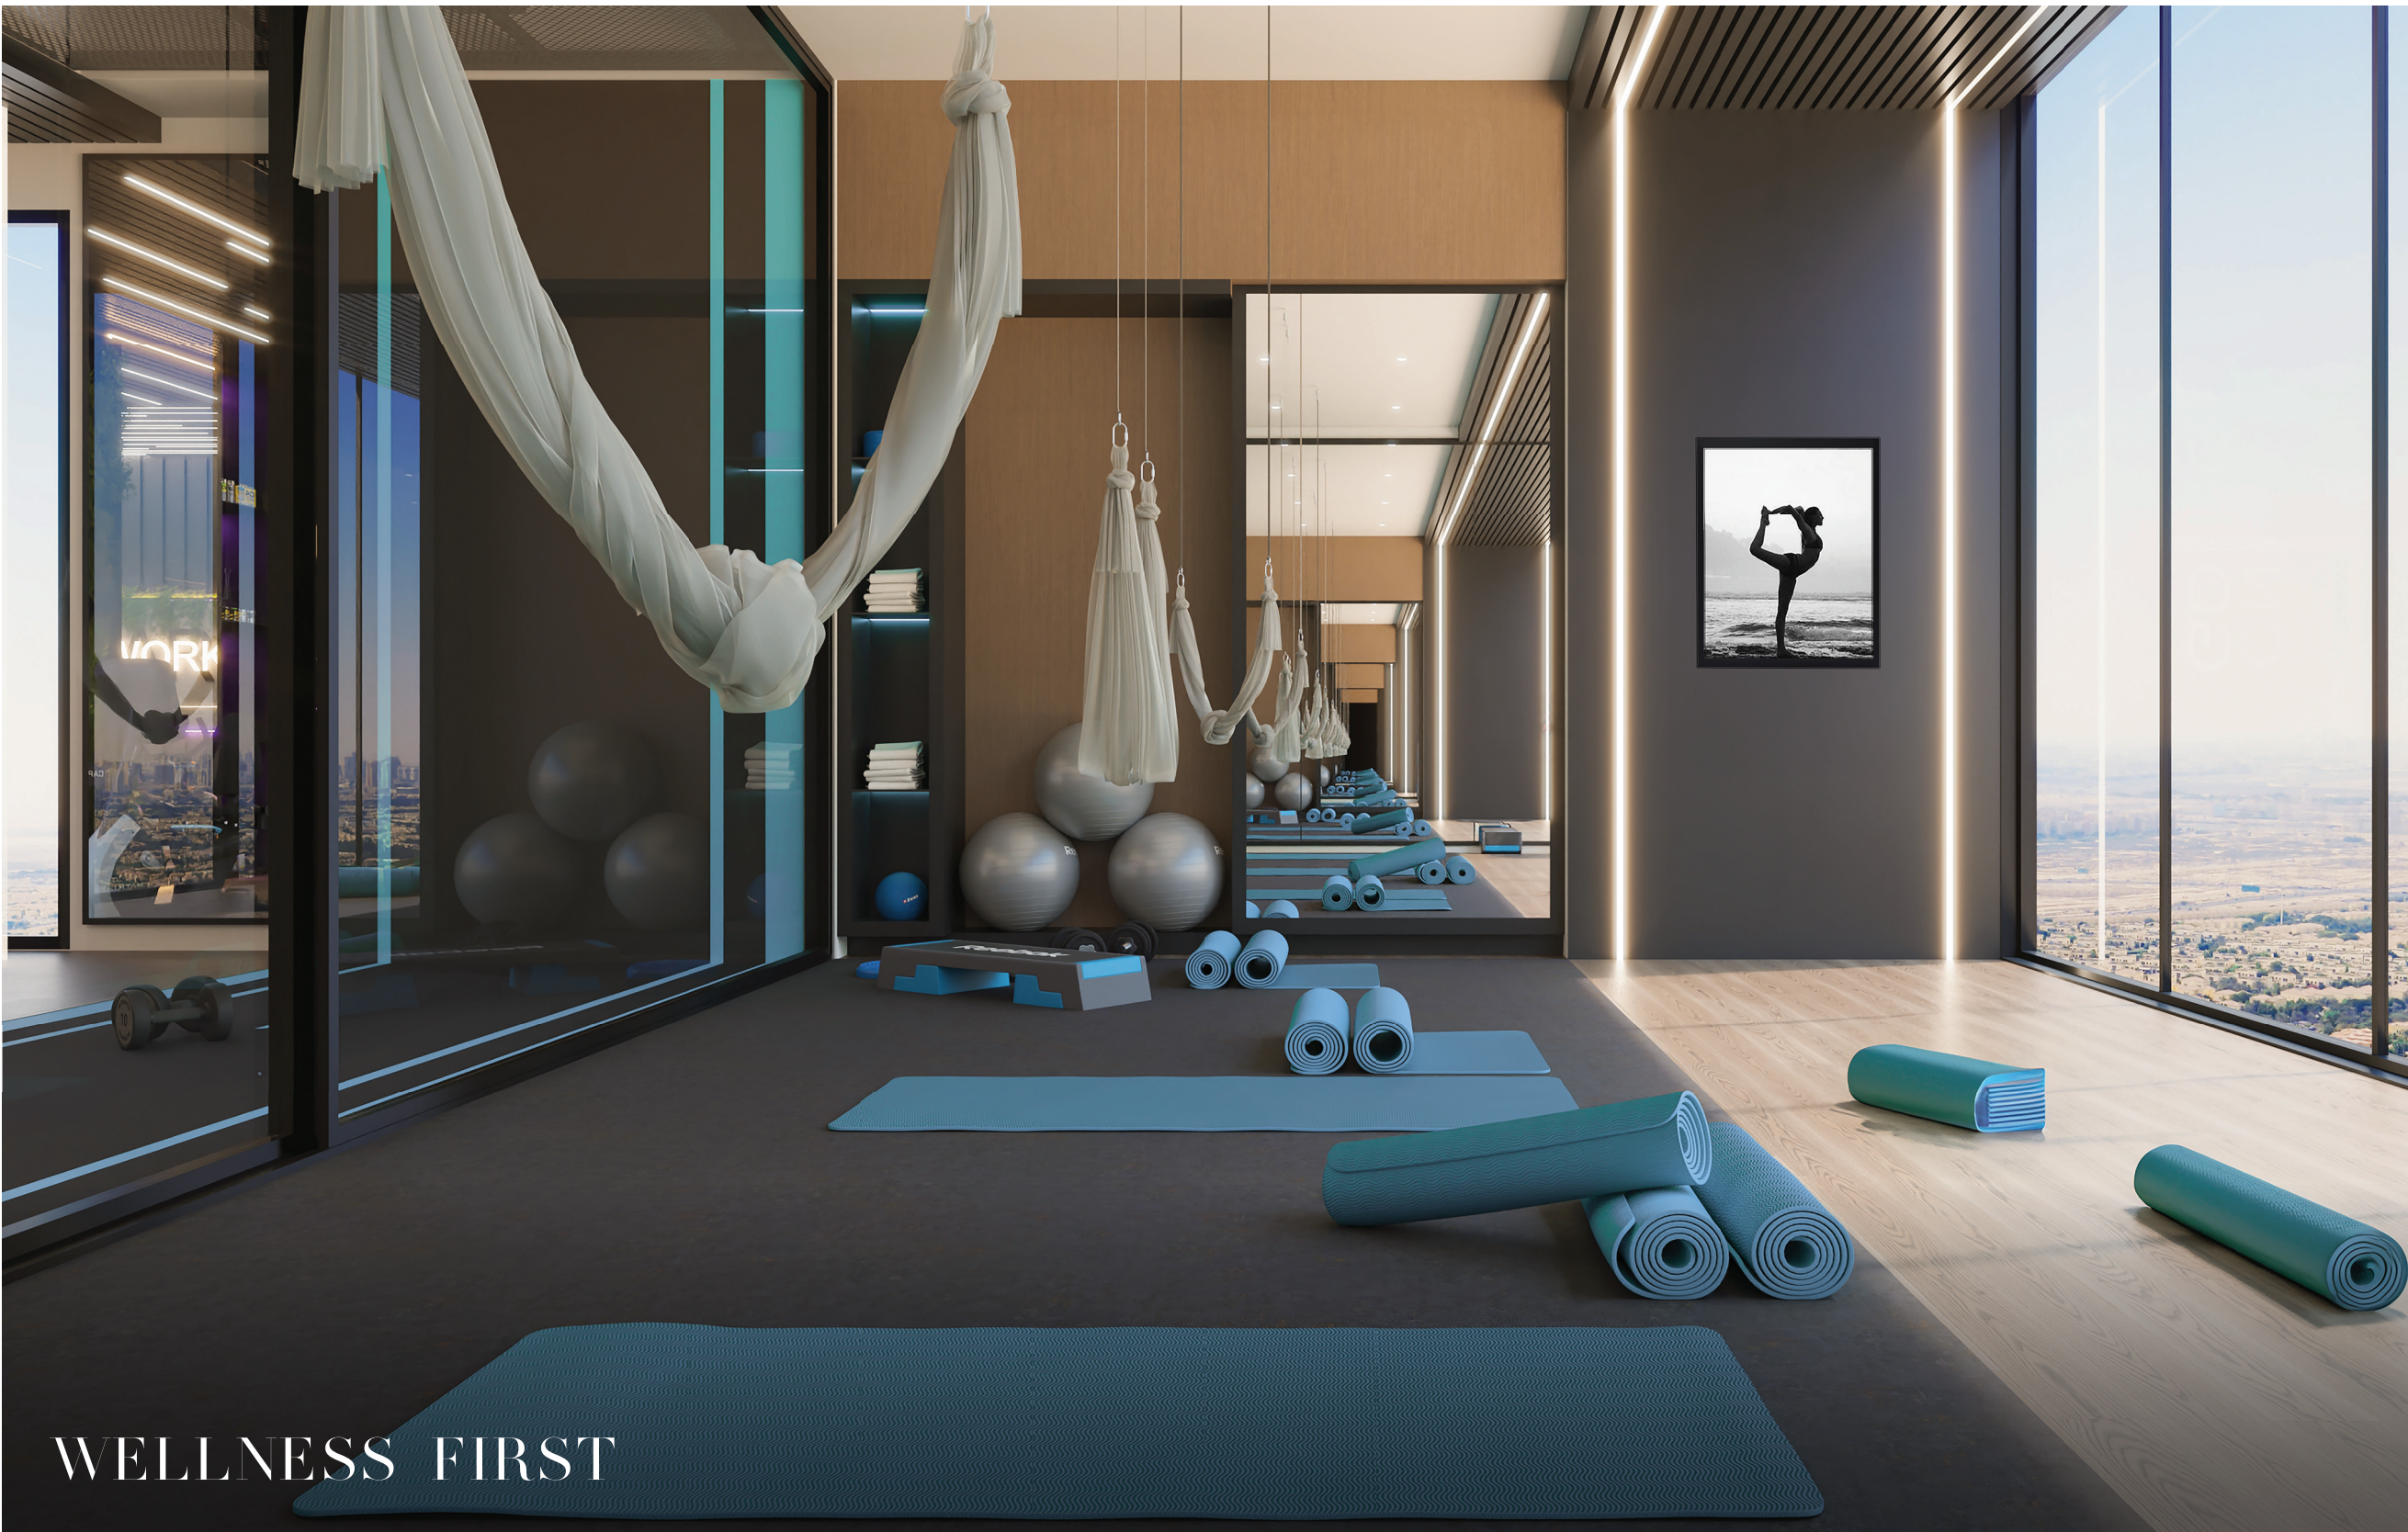

WELLNESS FIRST