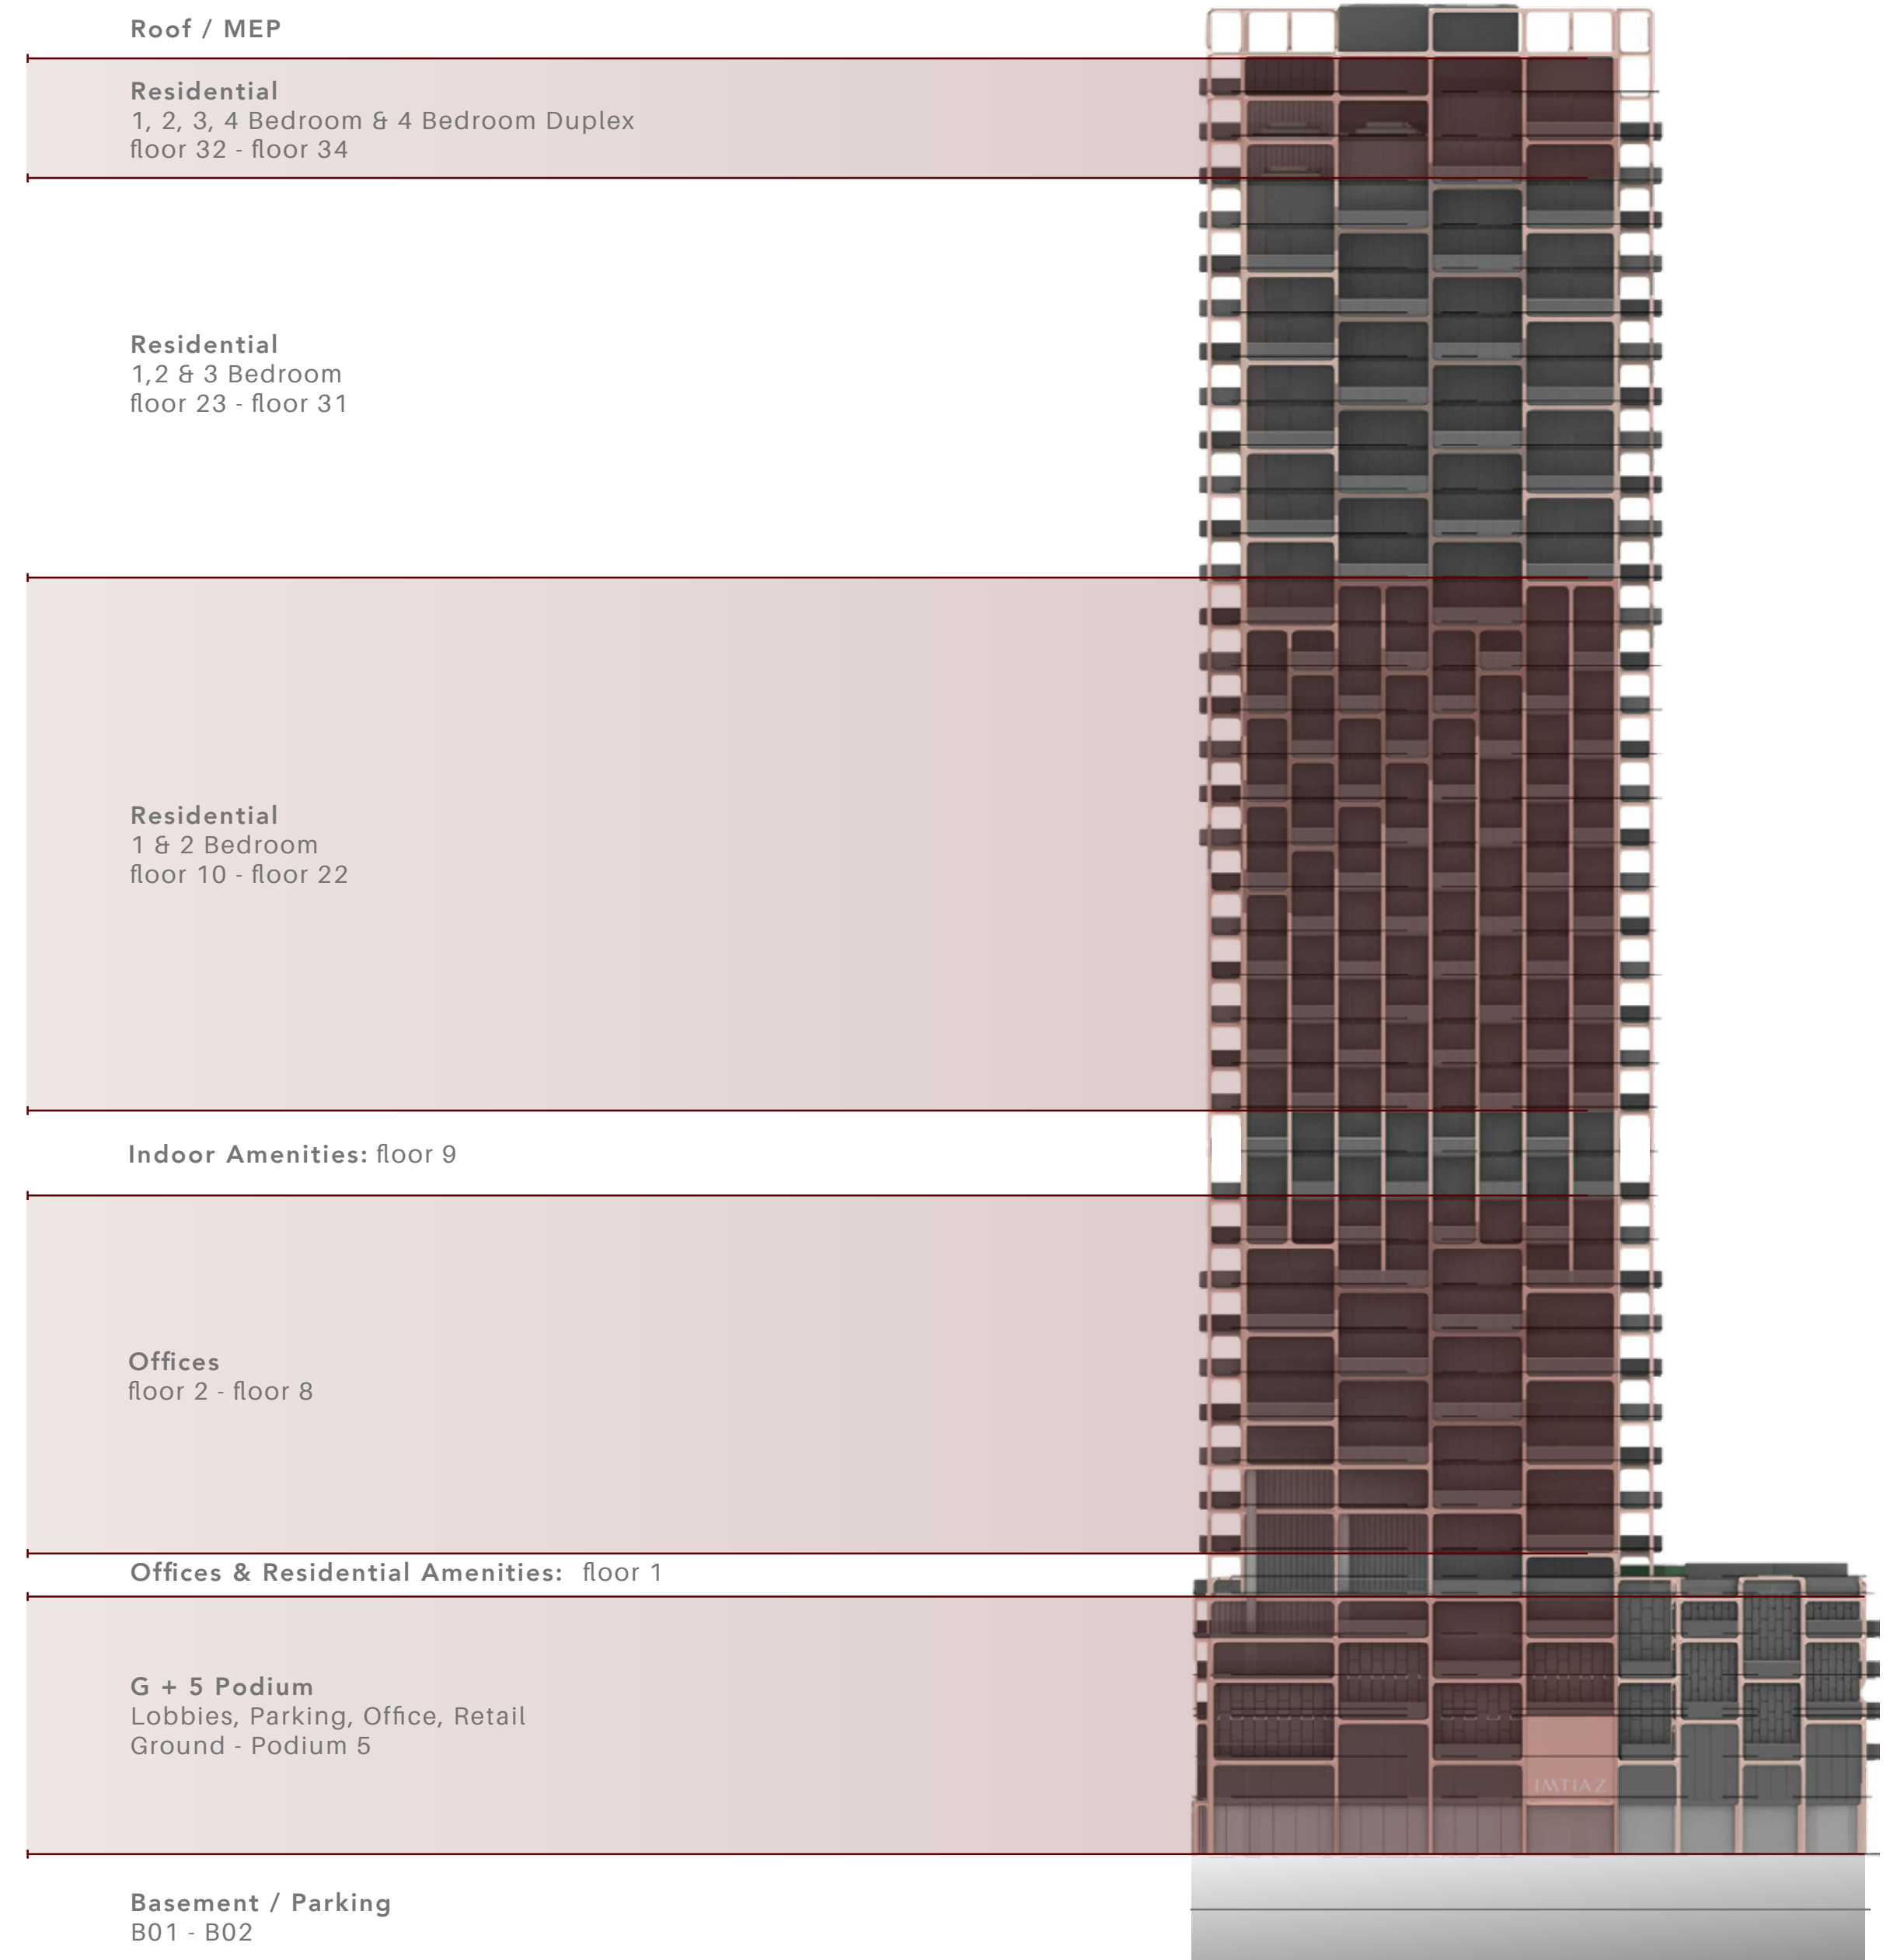

The
SYMPHONY
BY IMTIAZ

UPCOMING METRO

▶ PEDESTRIAN ACCESS
▶ VEHICLE ENTRY / EXIT

COMPONENT SUMMARY

A meticulously structured composition of living, working, and leisure spaces, The Symphony integrates residences, offices, and lifestyle amenities within one flowing vertical form. Every level has been designed with intent — optimising function, movement, and light while maintaining visual and spatial harmony throughout.

North Elevation

South Elevation

East Elevation

West Elevation

DEDICATED LIFT ACCESS

The Symphony ensures complete privacy and efficiency with dedicated lift access for residents and offices. Separate circulation cores create distinct arrival experiences, one reserved exclusively for the residences, the other for the office levels.