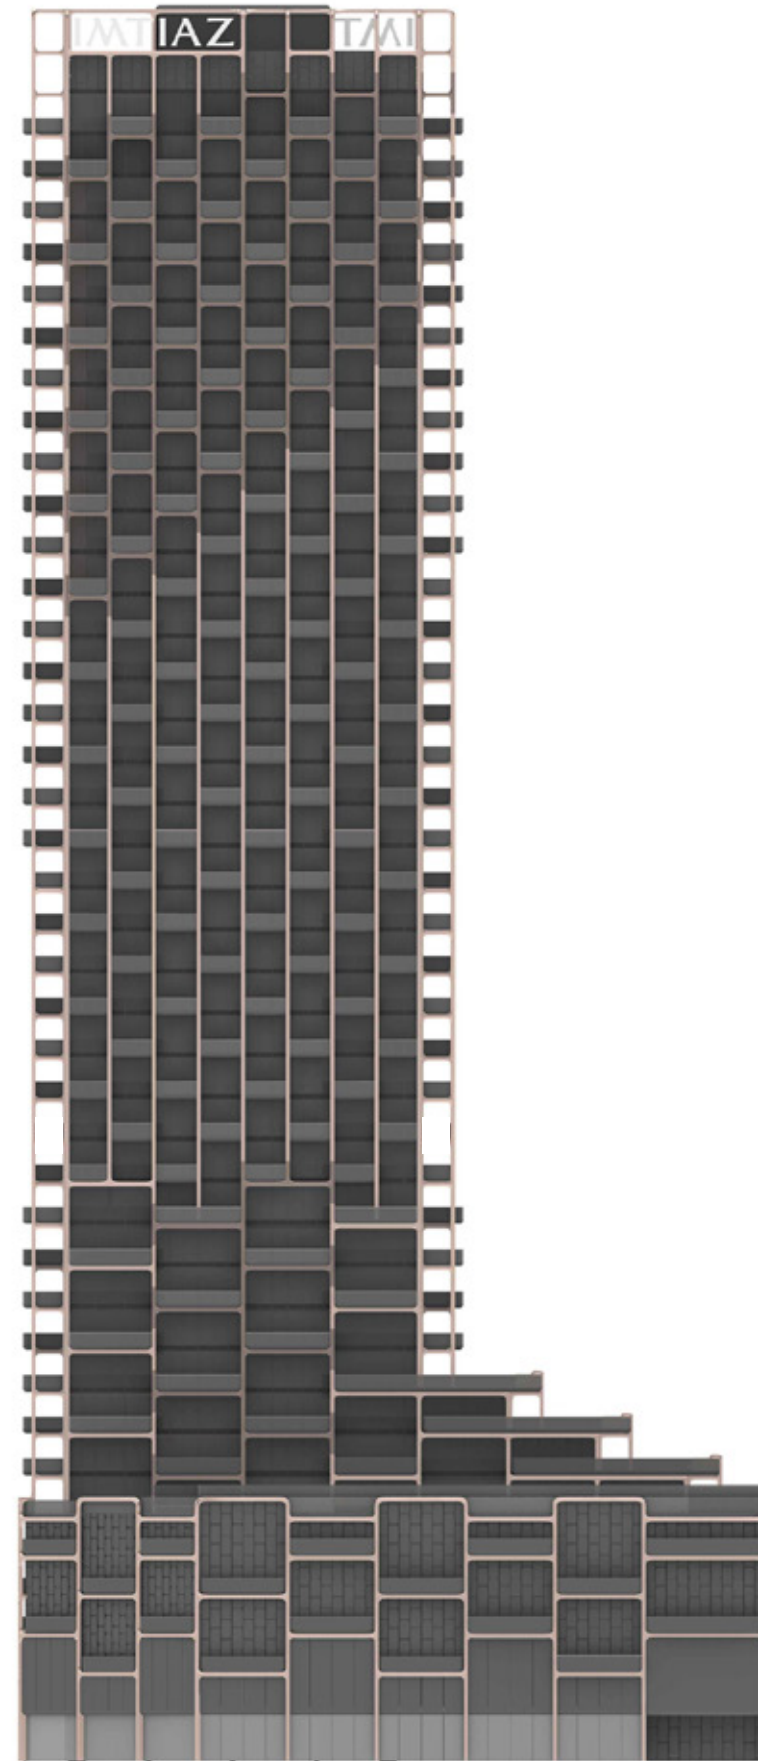

South Elevation