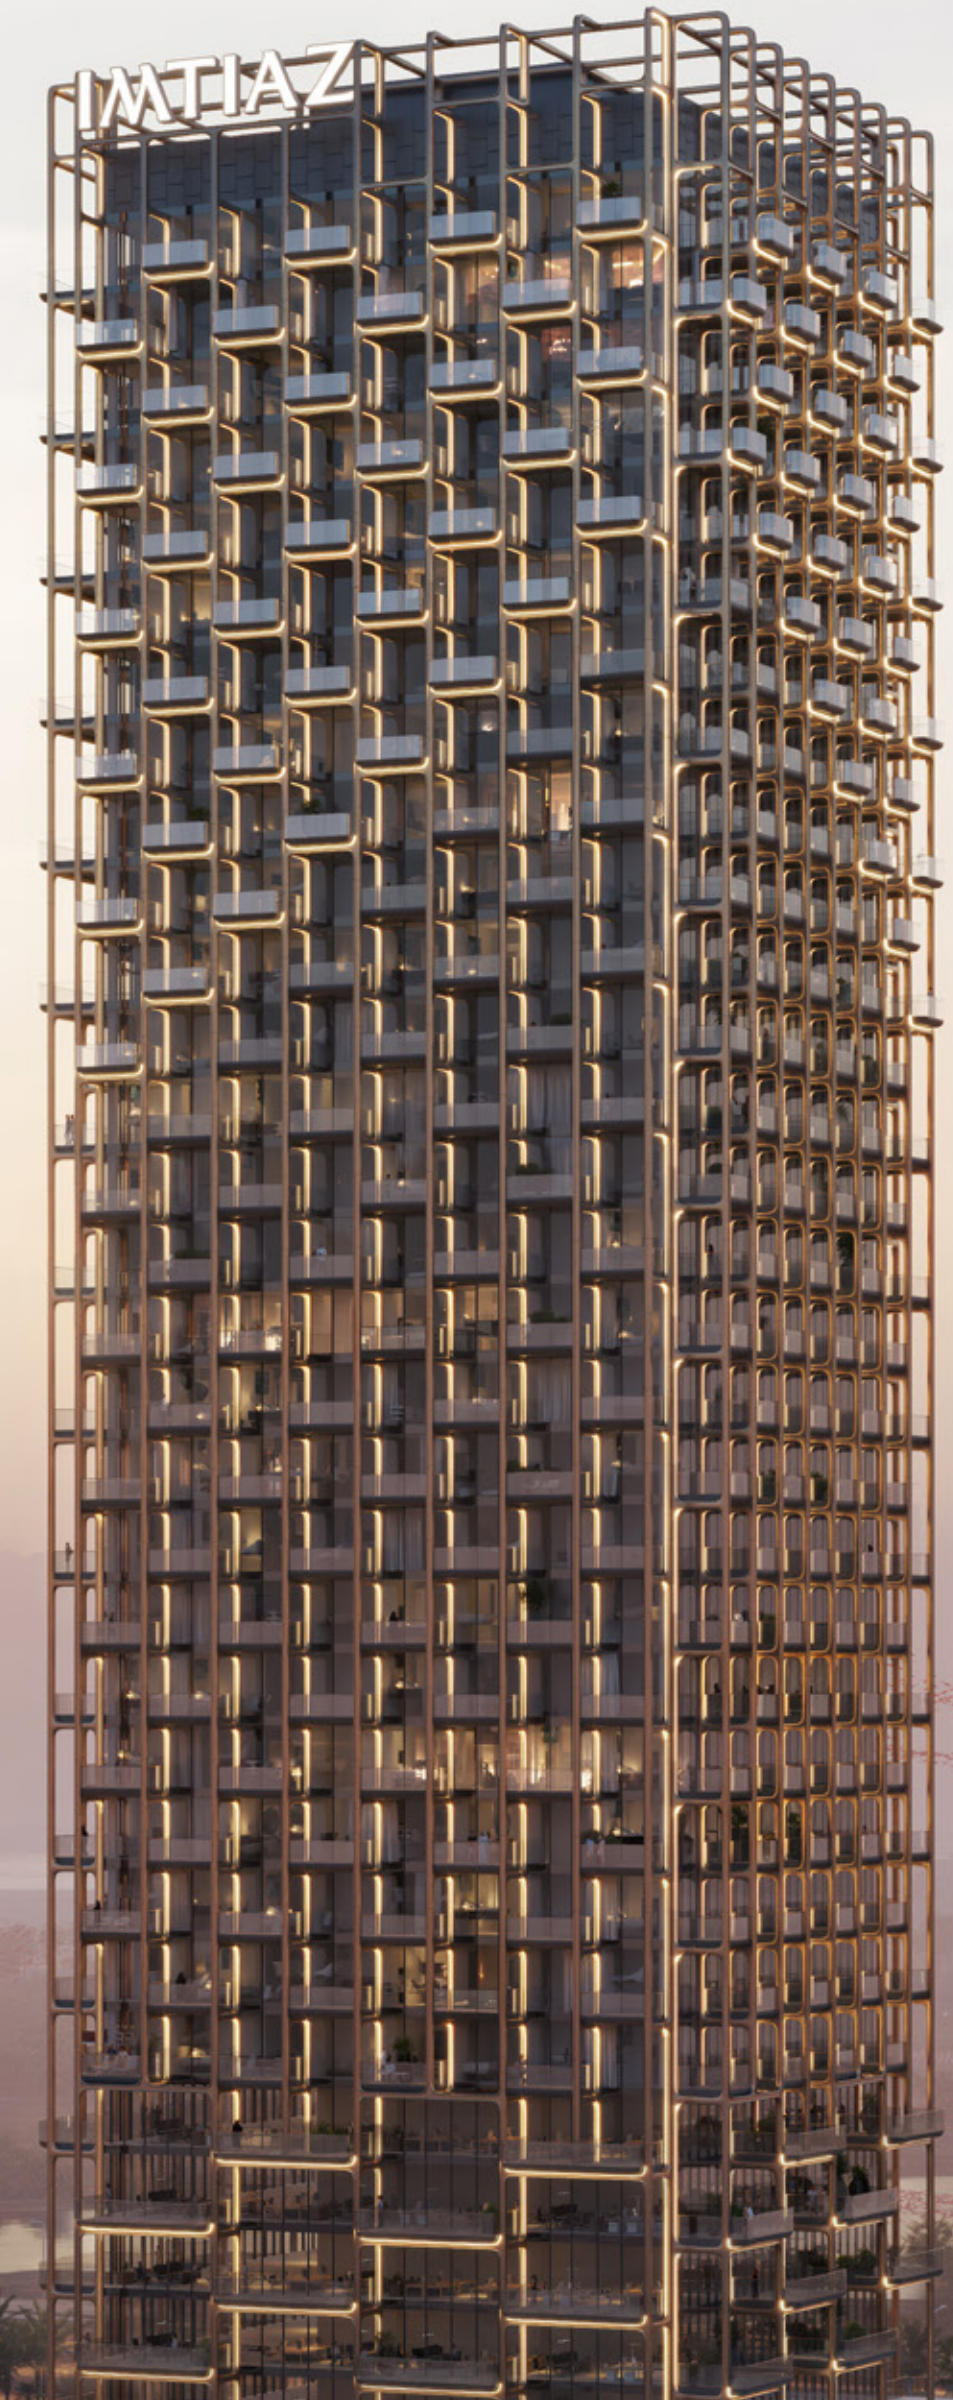

IMTIAZ

Zaha Hadid Architects

The Symphony emerges as a singular expression of vision and craft. Every line, material, and proportion has been composed with intention revealing a building that is not defined by scale, but by precision, depth, and quiet distinction. A creation rare not by chance, but by design.

PROJECT DETAILS:

Starting Price: AED 2 Million
Handover Date : Q2, 2029
Location : Meydan Horizon, Dubai
Building Configuration : 2B + G + 5P + 34 + Roof

UNITS AVAILABLE	MINIMUM SIZES (SQFT)
Retail	1320
Offices	769
Master Suite 1 Bedroom	630
1 Bedroom	830
2 Bedroom	1400
3 Bedroom	1700
4 Bedroom	2433
4 Bedroom Duplex	4244

*THE ASCENDANCE
OF A SPECTACLE*

It ascends not to dominate the skyline, but
to redefine it. The Symphony stands as a
spectacle of flow, balance, and human emotion
carved in structure.

A MONUMENT OF MAJESTY

The Symphony rises with a poise that needs no declaration. Its form, light and rhythm work in harmony to create a landmark of undeniable majesty.

*POETRY
& FORM*

A SCULPTURAL WONDER

The Symphony stands as a piece of architecture shaped by motion and meaning. Every curve and contour captures light like art in constant evolution. More than a structure, it's a living sculpture — a reflection of vision, precision, and the quiet power of design.