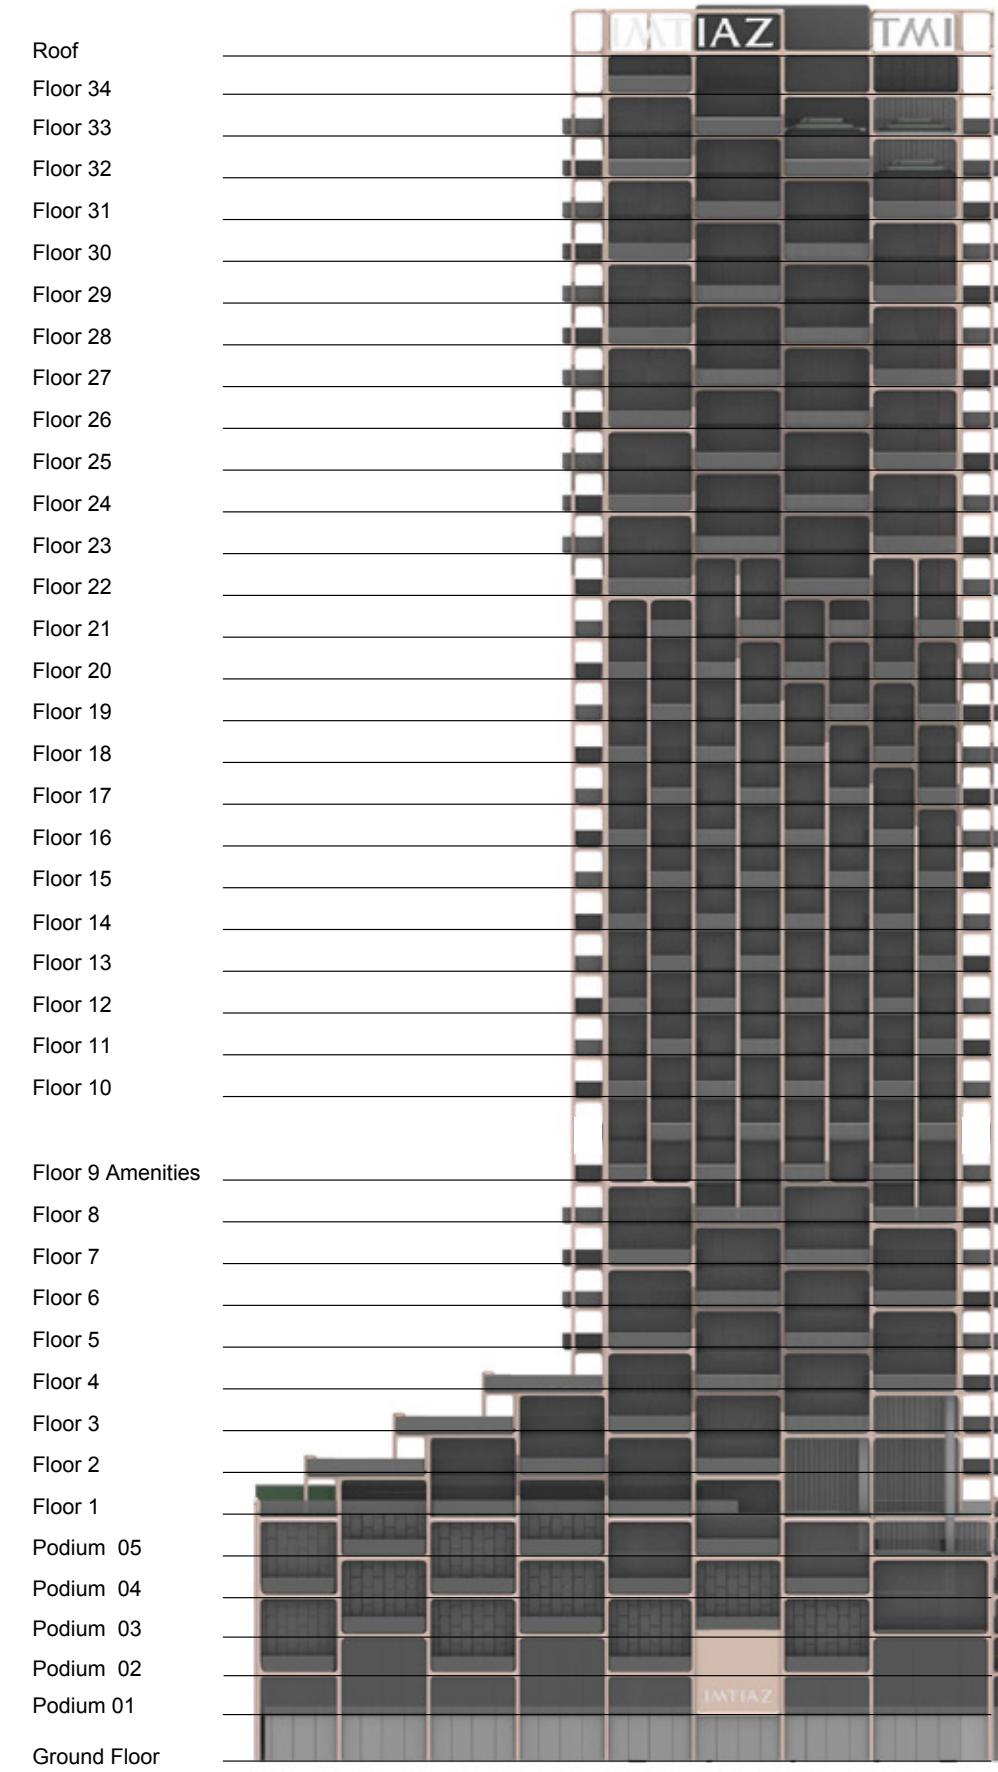

BUILDING ELEVATIONS

It ascends not to dominate the skyline, but to redefine it. The Symphony stands as a spectacle of flow, balance, and human emotion carved in structure. It ascends not to dominate the skyline, but to redefine it. The Symphony stands as a spectacle of flow, balance, and human emotion carved in structure.

North Elevation