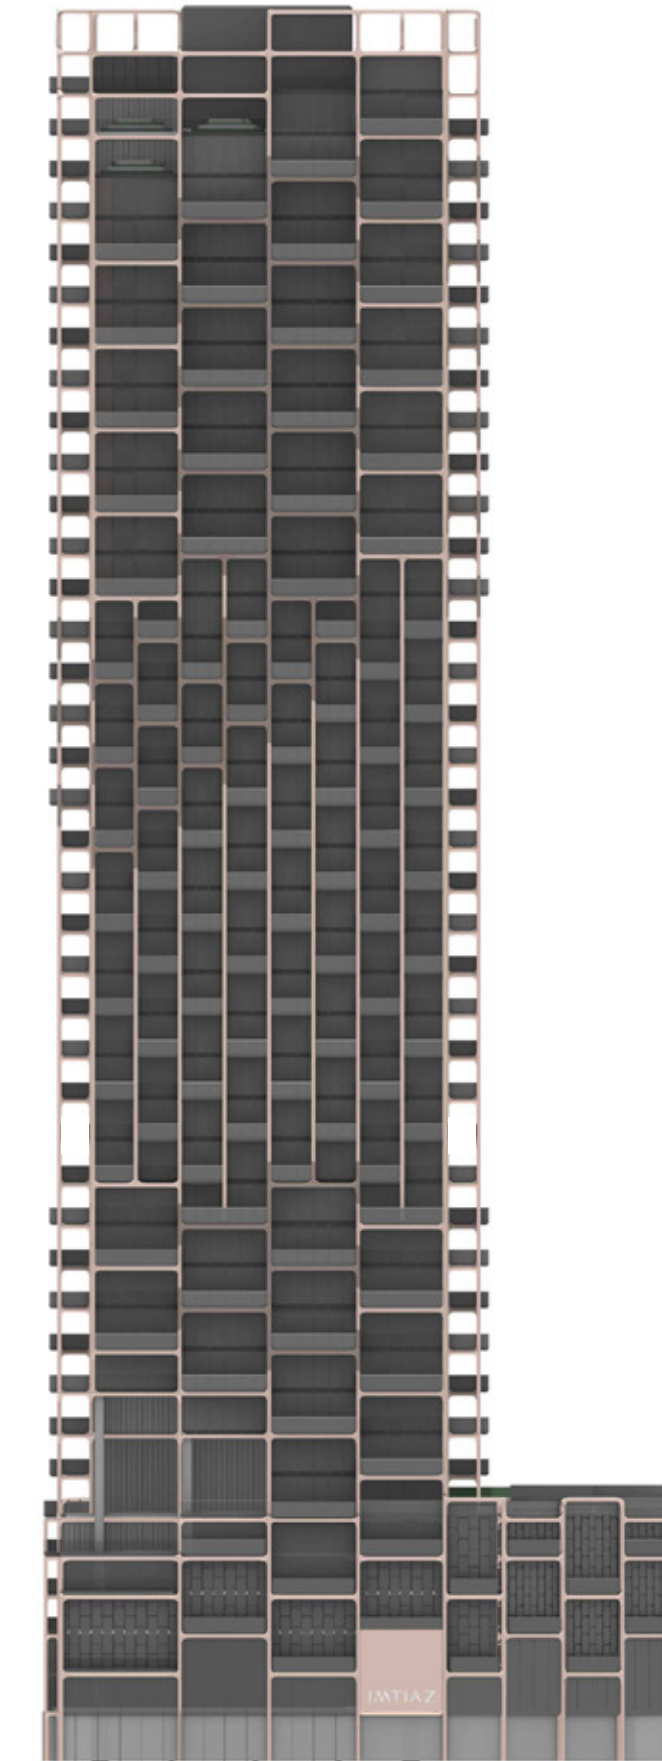

The
SYMPHONY
BY IMTIAZ

UPCOMING METRO

▶ PEDESTRIAN ACCESS
▶ VEHICLE ENTRY / EXIT

COMPONENT SUMMARY

A meticulously structured composition of living, working, and leisure spaces, The Symphony integrates residences, offices, and lifestyle amenities within one flowing vertical form. Every level has been designed with intent — optimising function, movement, and light while maintaining visual and spatial harmony throughout.

BUILDING ELEVATIONS

It ascends not to dominate the skyline, but to redefine it. The Symphony stands as a spectacle of flow, balance, and human emotion carved in structure. It ascends not to dominate the skyline, but to redefine it. The Symphony stands as a spectacle of flow, balance, and human emotion carved in structure.

North Elevation

South Elevation

East Elevation

West Elevation

DEDICATED LIFT ACCESS

The Symphony ensures complete privacy and efficiency with dedicated lift access for residents and offices. Separate circulation cores create distinct arrival experiences, one reserved exclusively for the residences, the other for the office levels.