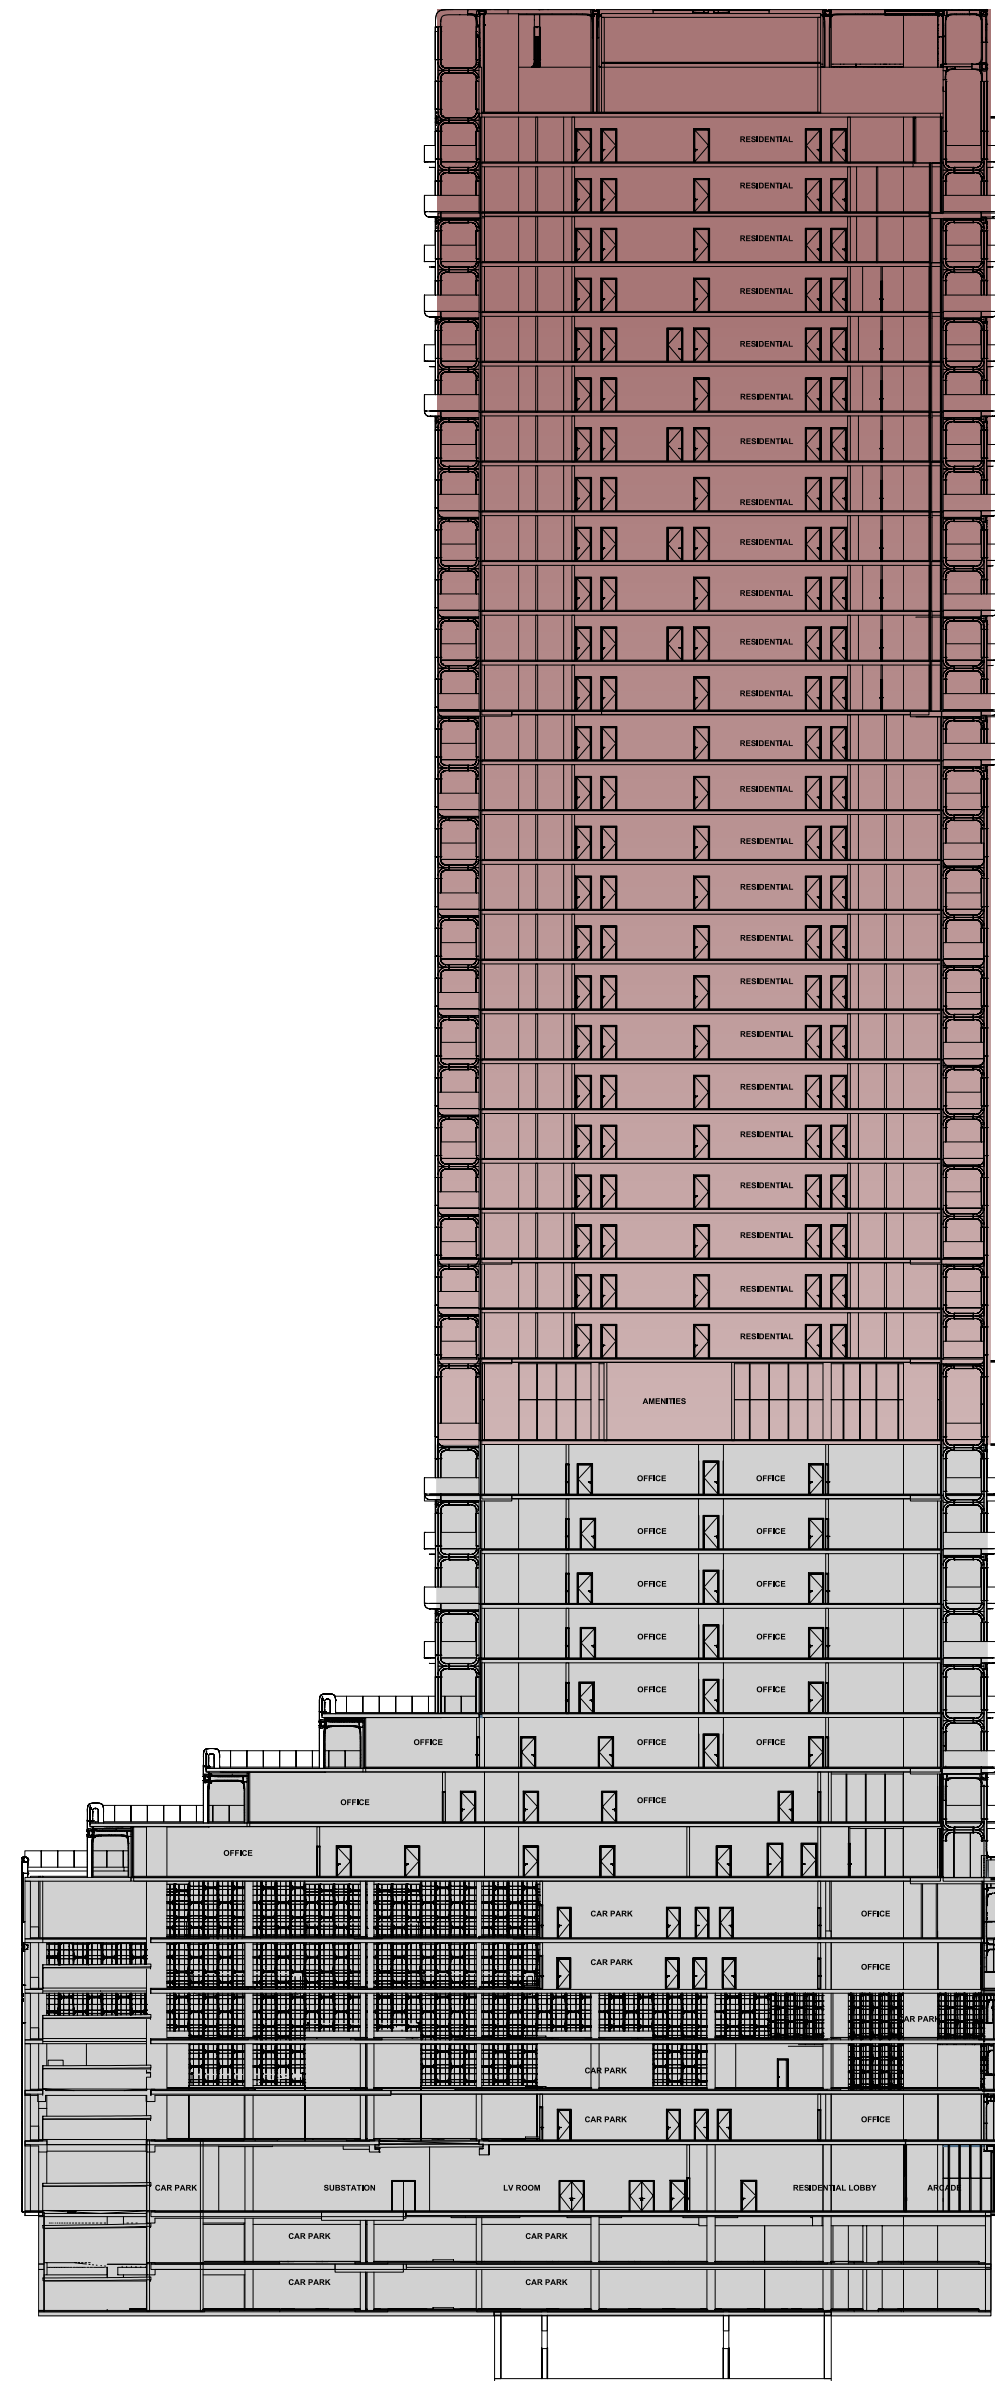

DEDICATED LIFT ACCESS

The Symphony ensures complete privacy and efficiency with dedicated lift access for residents and offices. Separate circulation cores create distinct arrival experiences, one reserved exclusively for the residences, the other for the office levels.

- Lift Bank Residential
- Lift Bank Office