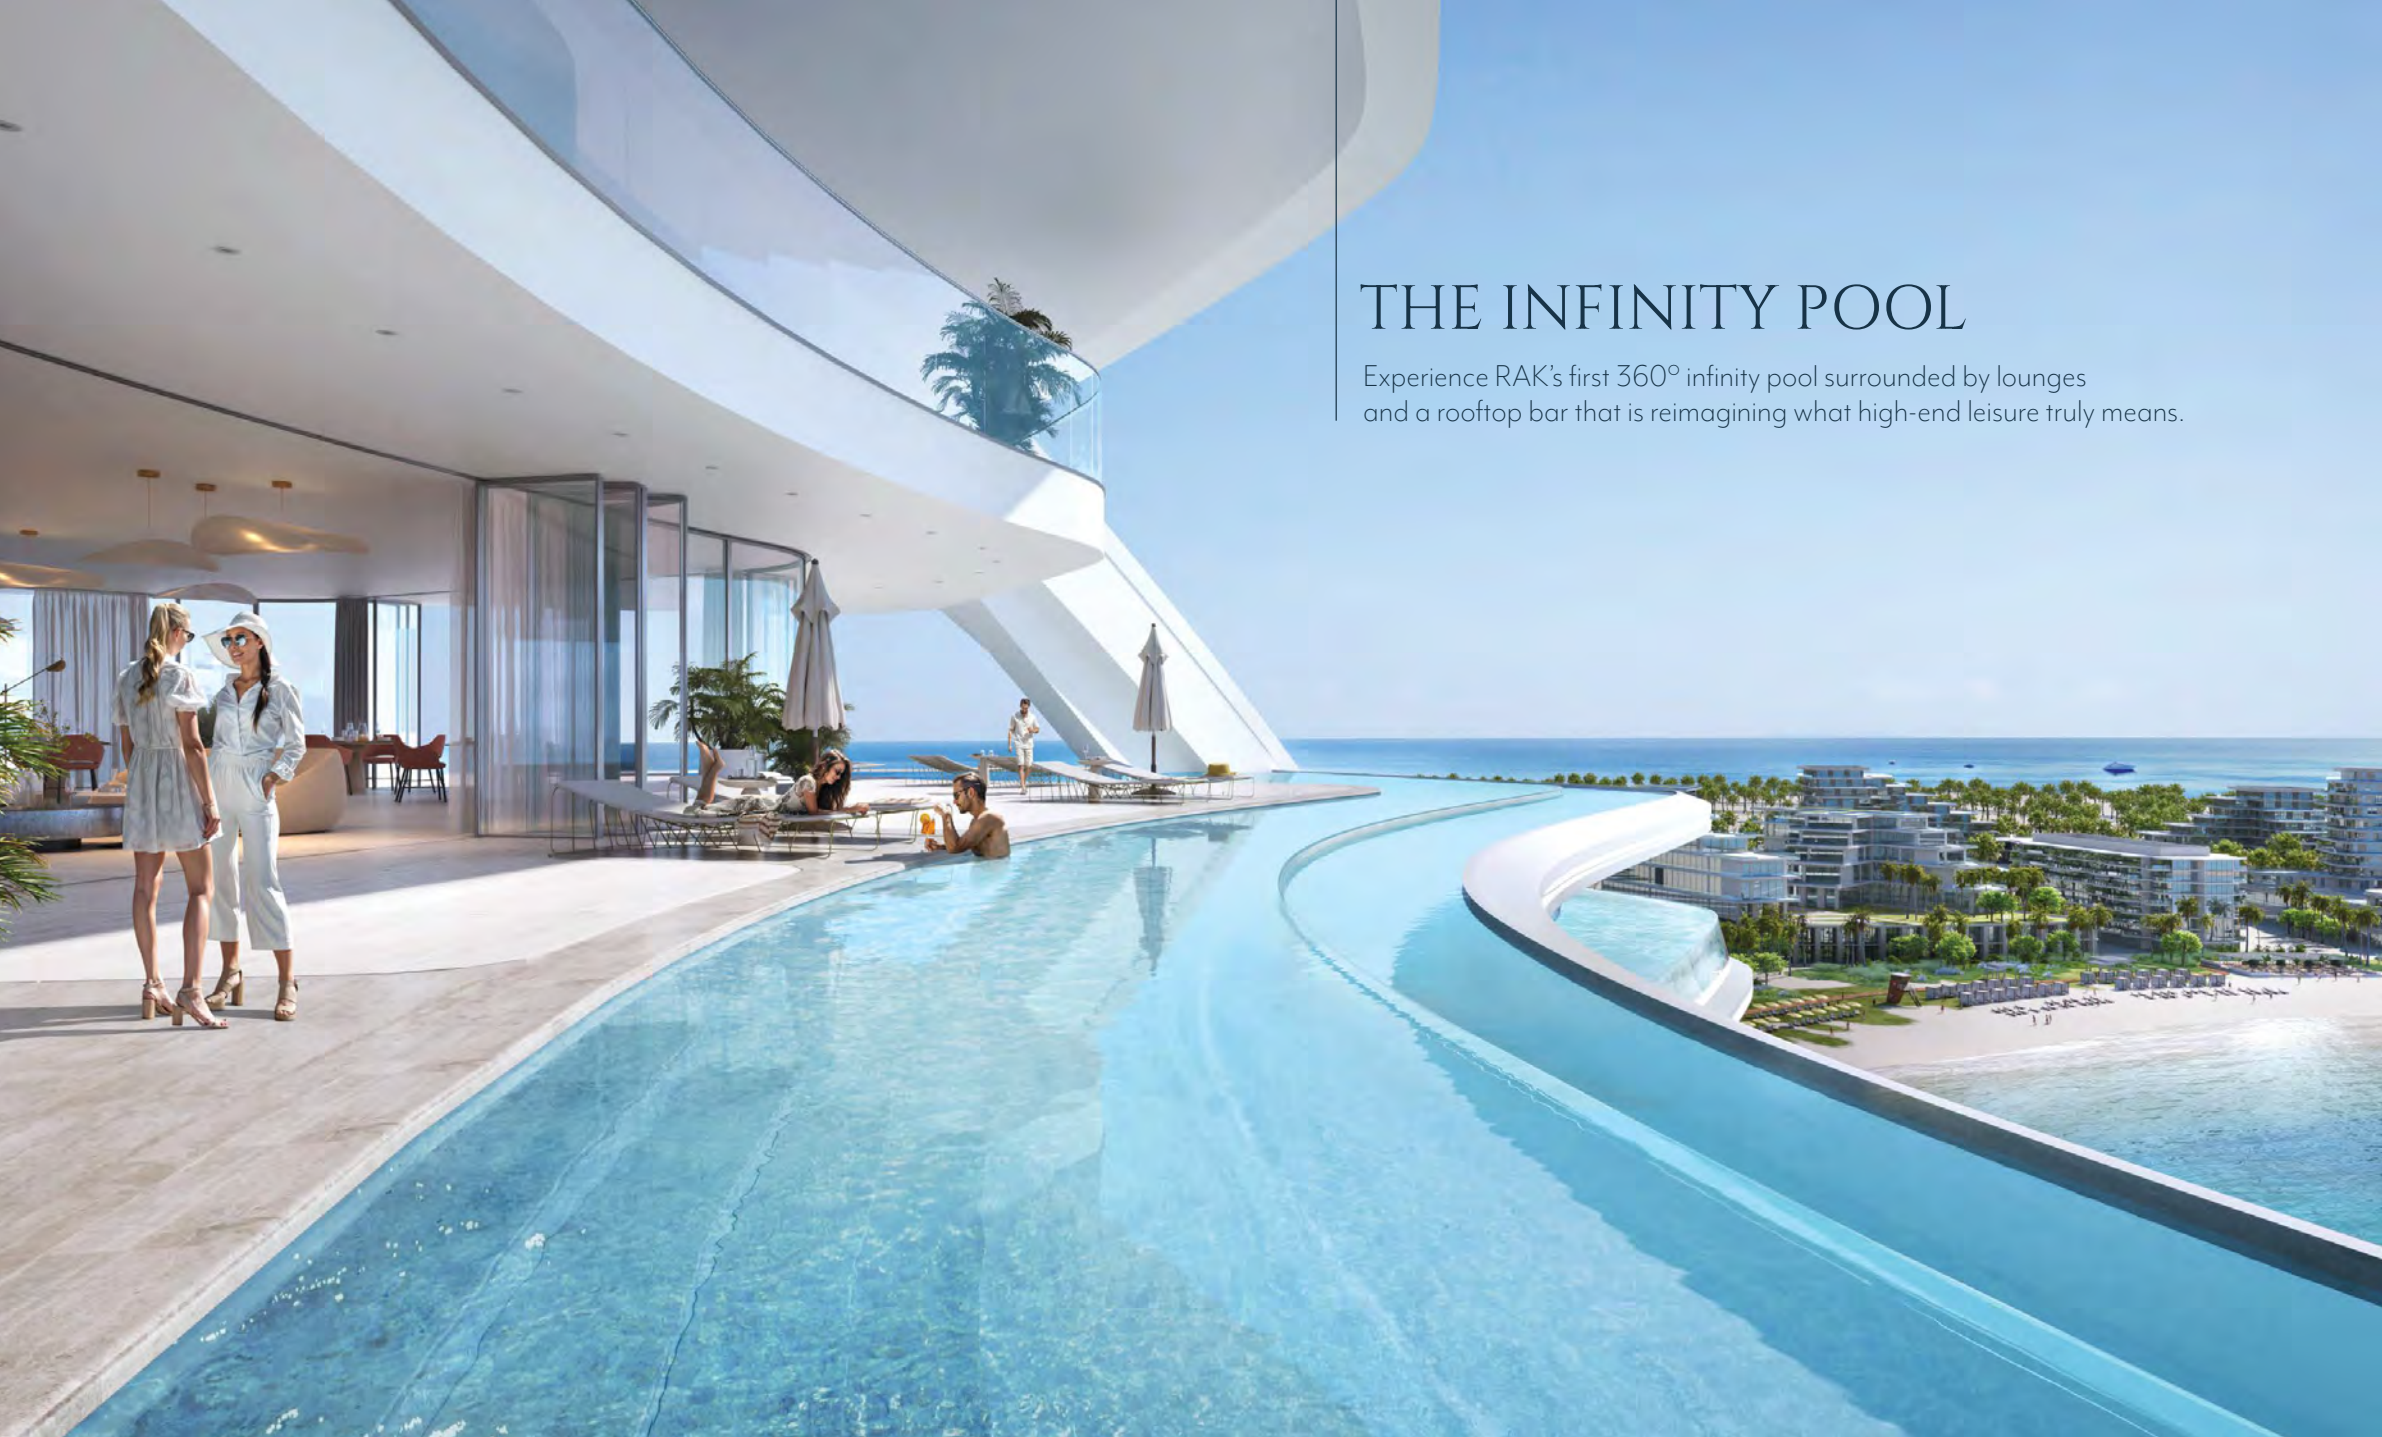

THE INFINITY POOL

Experience RAK's first 360° infinity pool surrounded by lounges and a rooftop bar that is reimagining what high-end leisure truly means.

AMENITIES

BEACH CLUB

CRYSTAL LAGOON AND INFINITY POOL
SANDY BEACH
GAZEBO/SUNBEDS
FINE DINING